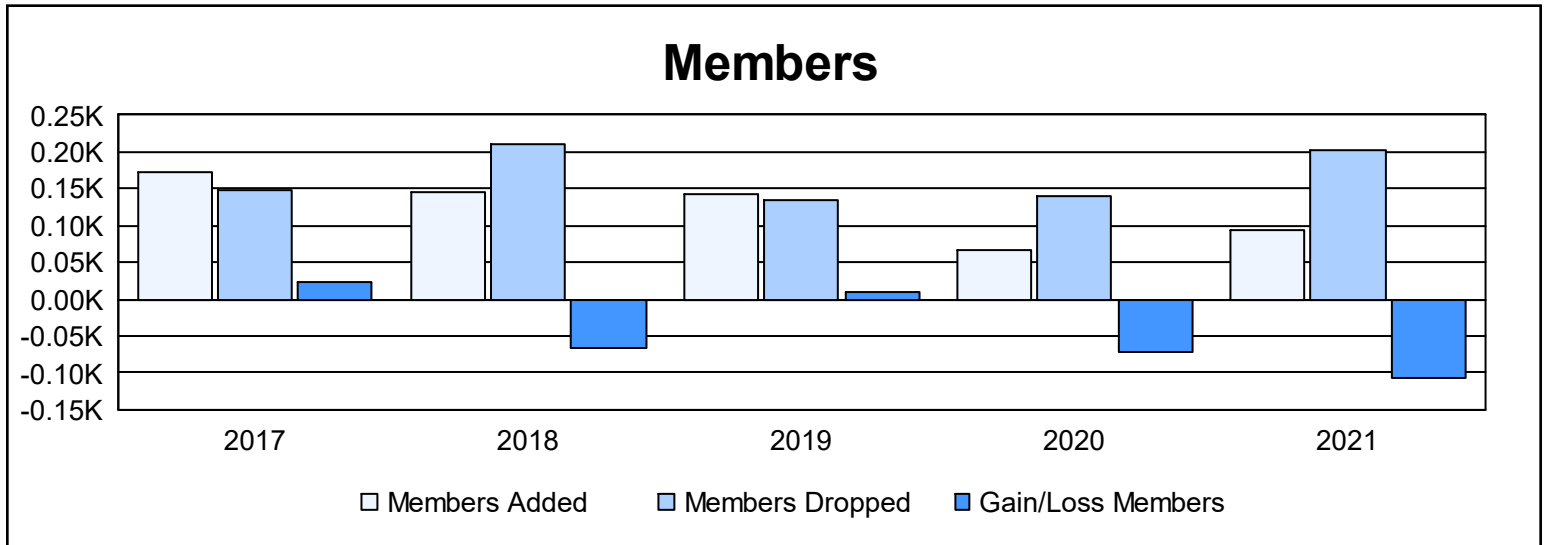

Year	New Clubs	Dropped Clubs	Gain/ Loss Clubs	New Members	Charter Members	Reinstate Members	Transfer Members	Total Member Added	Total Members Dropped	Gain/ Loss Members
2016-2017	0	0	0	163	0	5	4	172	149	23
2017-2018	0	1	-1	133	0	5	8	146	211	-65
2018-2019	0	0	0	134	0	8	2	144	134	10
2019-2020	0	0	0	59	0	4	5	68	141	-73
2020-2021	1	0	1	69	10	11	4	94	202	-108
Average	0	0	0	112	2	7	5	125	167	-43

Membership Composition June 2021 Cumulative

Gender Composition June 2021 Cumulative