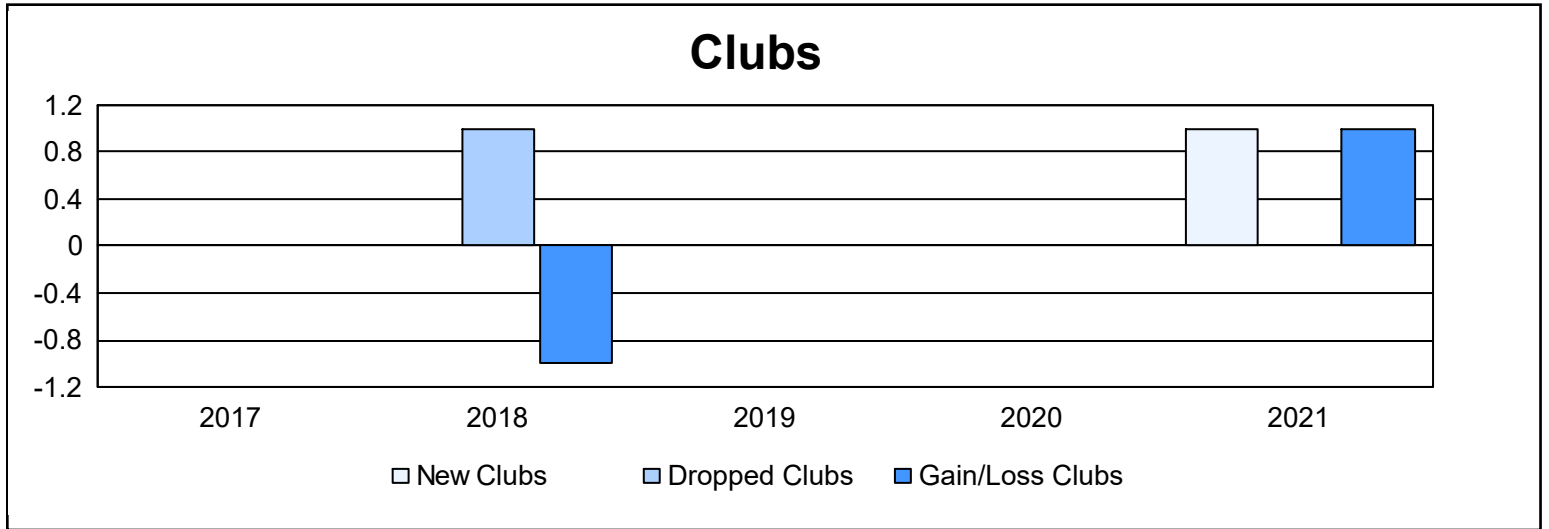

Year	New Clubs	Dropped Clubs	Gain/ Loss Clubs	New Members	Charter Members	Reinstate Members	Transfer Members	Total Member Added	Total Members Dropped	Gain/ Loss Members
2016-2017	0	0	0	163	0	5	4	172	149	23
2017-2018	0	1	-1	133	0	5	8	146	211	-65
2018-2019	0	0	0	134	0	8	2	144	134	10
2019-2020	0	0	0	59	0	4	5	68	141	-73
2020-2021	1	0	1	69	10	11	4	94	202	-108
Average	0	0	0	112	2	7	5	125	167	-43

Membership Composition June 2021 Cumulative

Gender Composition June 2021 Cumulative