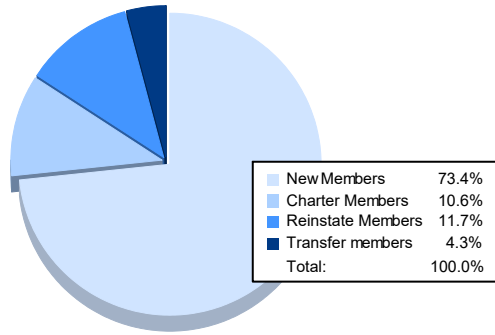

Year	New Clubs	Dropped Clubs	Gain/ Loss Clubs	New Members	Charter Members	Reinstate Members	Transfer Members	Total Member Added	Total Members Dropped	Gain/ Loss Members
2016-2017	0	0	0	163	0	5	4	172	149	23
2017-2018	0	1	-1	133	0	5	8	146	211	-65
2018-2019	0	0	0	134	0	8	2	144	134	10
2019-2020	0	0	0	59	0	4	5	68	141	-73
2020-2021	1	0	1	69	10	11	4	94	202	-108
Average	0	0	0	112	2	7	5	125	167	-43

Membership Composition June 2021 Cumulative

Gender Composition June 2021 Cumulative